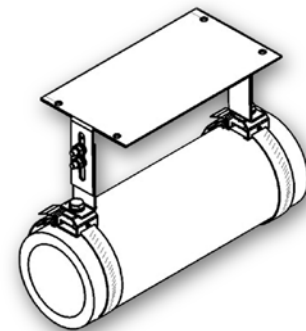

MiL-MS2 stainless steel plate 220 x 120 mm

series MiL-MS4

suitable for capillarthermostat MiL-CSTL

bracket complete for tube mounting, consisting of:

- 1 pc. mounting plate made in V2A
- 2 pc. angle made in V2A
- 4 pc. mounting screws with nuts and washers for the mounting of the connecting box
- 2 pc. 0,8m thread-clamping band
- 2 pc. thread clamping head
- 2 pc. deflection angle with mounting screws
- 2 pc. screw M8x8 with helical spring washers
- 4 pc. nut M6 with washers and helical spring washers

order-no.: 72000013