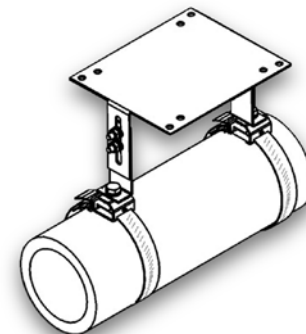

MiL-MS3 stainless steel plate 170 x 140 mm