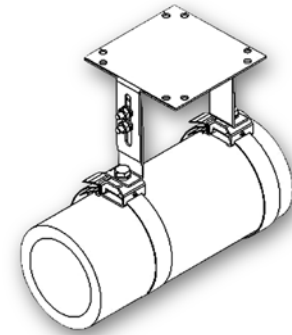

series MiL-MS3

suitable for connection box MiL-PCB 3

bracket complete for tube mounting, consisting of:

- 1 pc. mounting plate made in V2A
- 2 pc. angle made in V2A
- 4 pc. mounting screws with nuts and washers for the mounting of the connecting box
- 2 pc. 0,8m thread-clamping band
- 2 pc. thread clamping head
- 2 pc. deflection angle with mounting screws
- 2 pc. screw M8x8 with helical spring washers
- 4 pc. nut M6 with washers and helical spring washers

order-no.: 72000012

MiL-MS1 stainless steel plate 120 x 120 mm