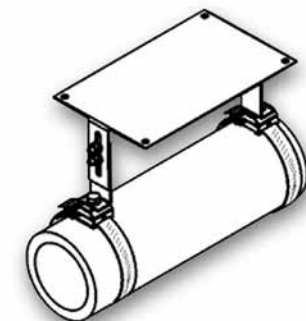

MiL-MS4 stainless steel plate 230 x 140 mm

MiL Heating Systems
Großer Sand 4
D-76698 Ubstadt-Weiher

Phone + 49 (0) 72 51 - 93247 - 0
Fax + 49 (0) 72 51 - 93247 - 29

E-Mail: info@isoheat.de
Internet: www.isoheat.de